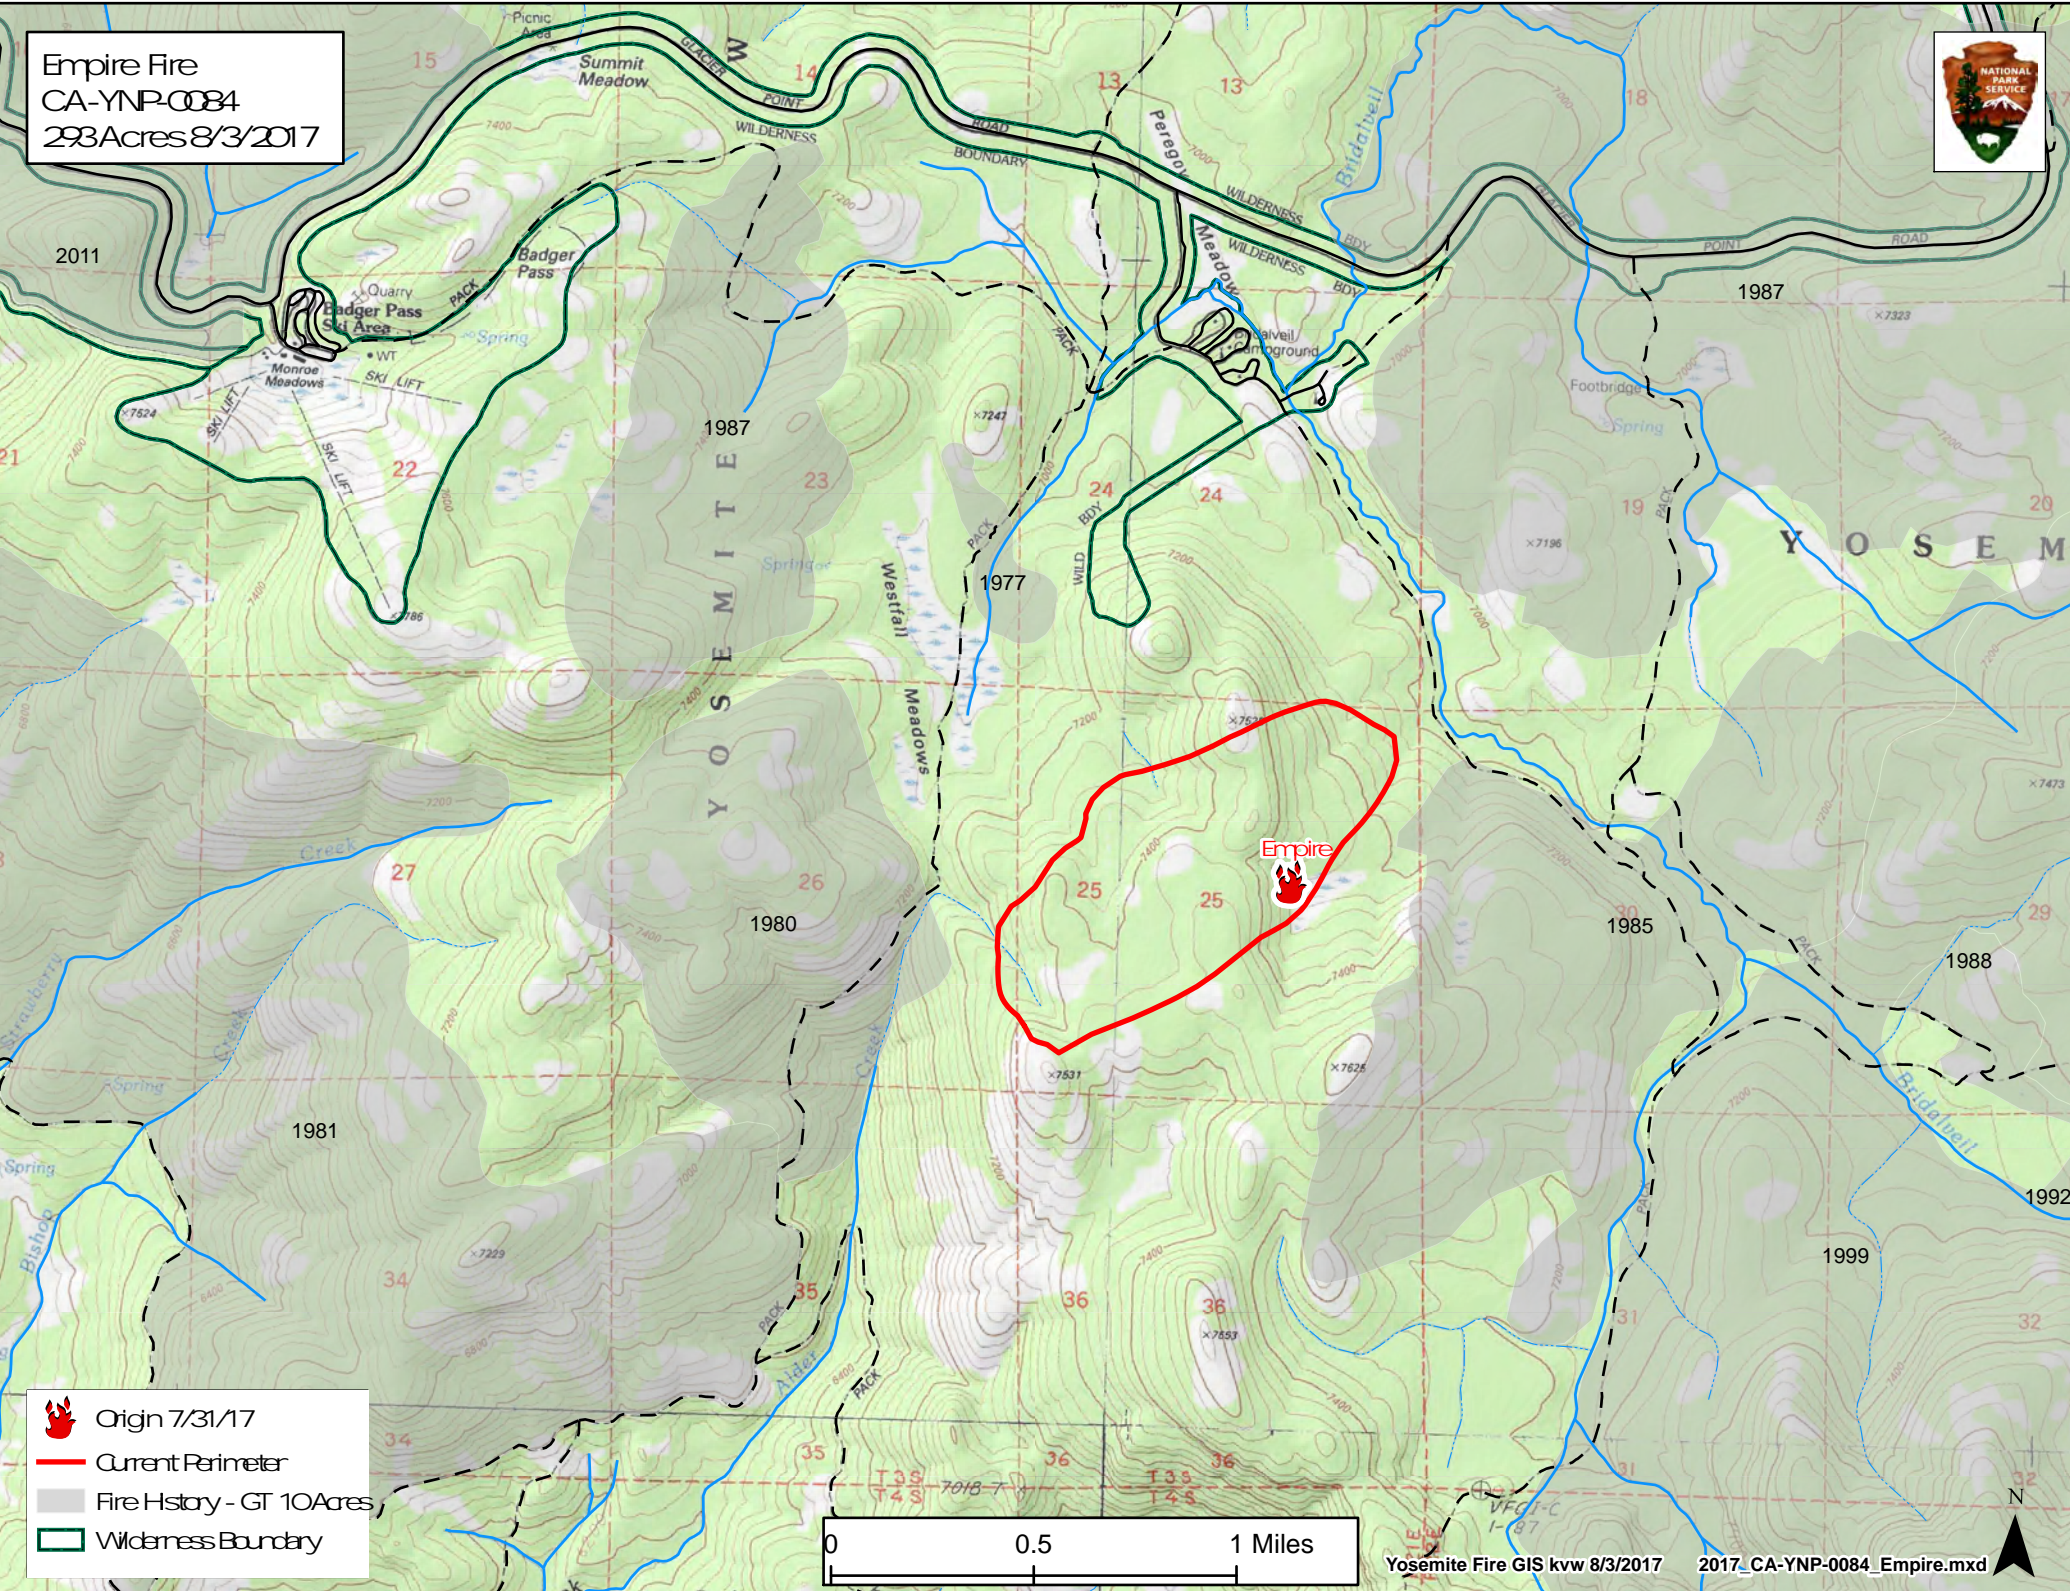

Empire Fire  
CA-YNP-0084  
293 Acres 8/3/2017

- Origin 7/31/17
- Current Perimeter
- Fire Hstry - GT 10Ares
- Wilderness Boundary