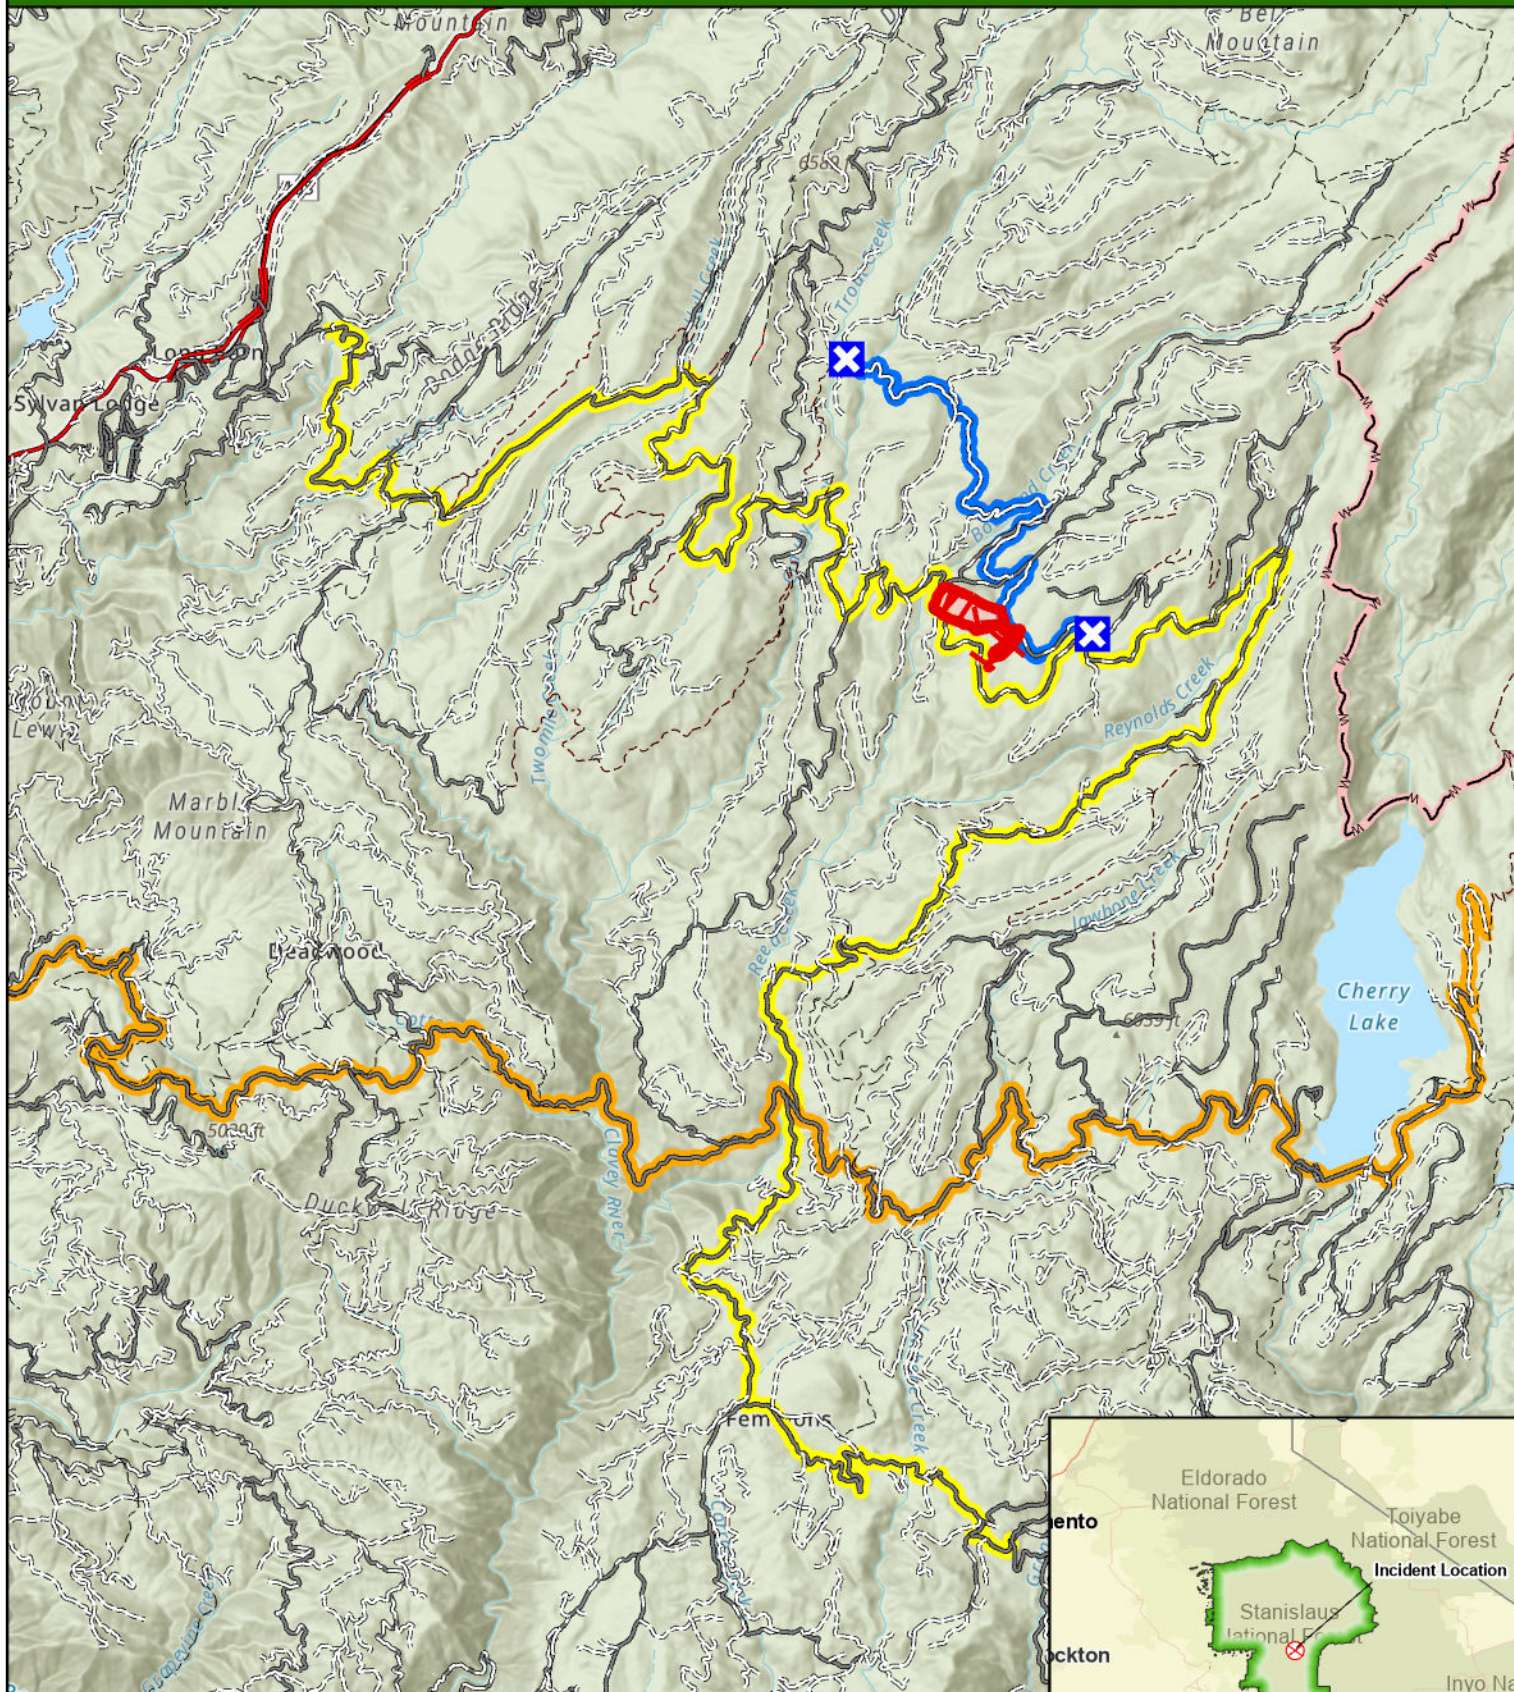

QUARRY FIRE 2023

STANISLAUS NATIONAL FOREST

- Soft Closure
- Uncontained Wildfire Daily Fire Perimeter
- FS 01N04
- FS 03N01
- FS 03N21

Emigrant Wilderness